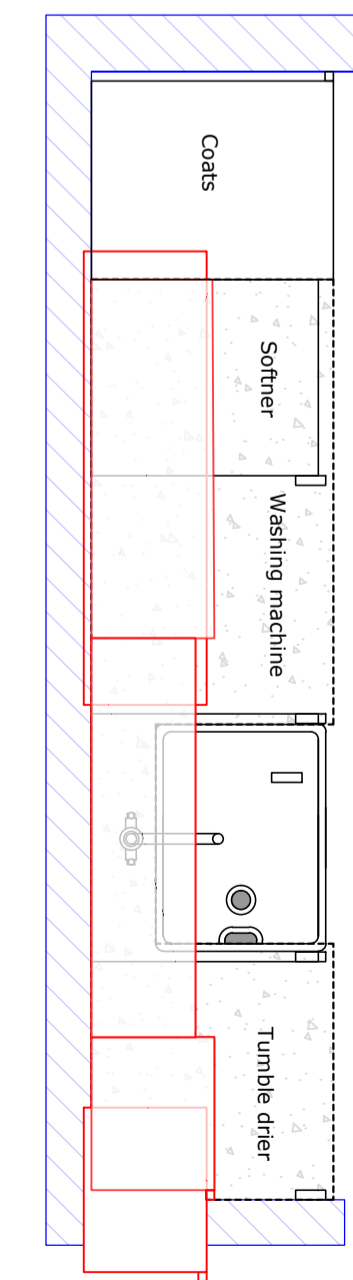

Elevation D

Elevation C

Elevation D

Elevation C

Elevation D

Elevation B

Elevation A

Side

Utility Room

Larder

Coats

Softener

Washing machine

Tumble drier

Belfast sink

Dishwasher

Double bin

Fridge Freezer

Bench

Tail brooms

Tail open special

Wall open shelves

spice rack

Pan drawers

Chopping boards

Trays

<p><b>APD</b> KITCHEN &amp; BATH</p> <p>01740 440000 www.apdwoodwork.co.uk © apdwoodwork Ltd</p>	<p>Frames: beaded Doors: Panel moulding Carcases: Oak effect MFC Supplied finish: Primed</p>	<p>Drawers: Oak with dovetails to fronts on soft close concealed runners Notes: All details to be confirmed</p>	<p>Scale: NTS 13 Aug, 2020 Drawing: © apdwoodwork Ltd</p>
<p>Proposed kitchen</p>			