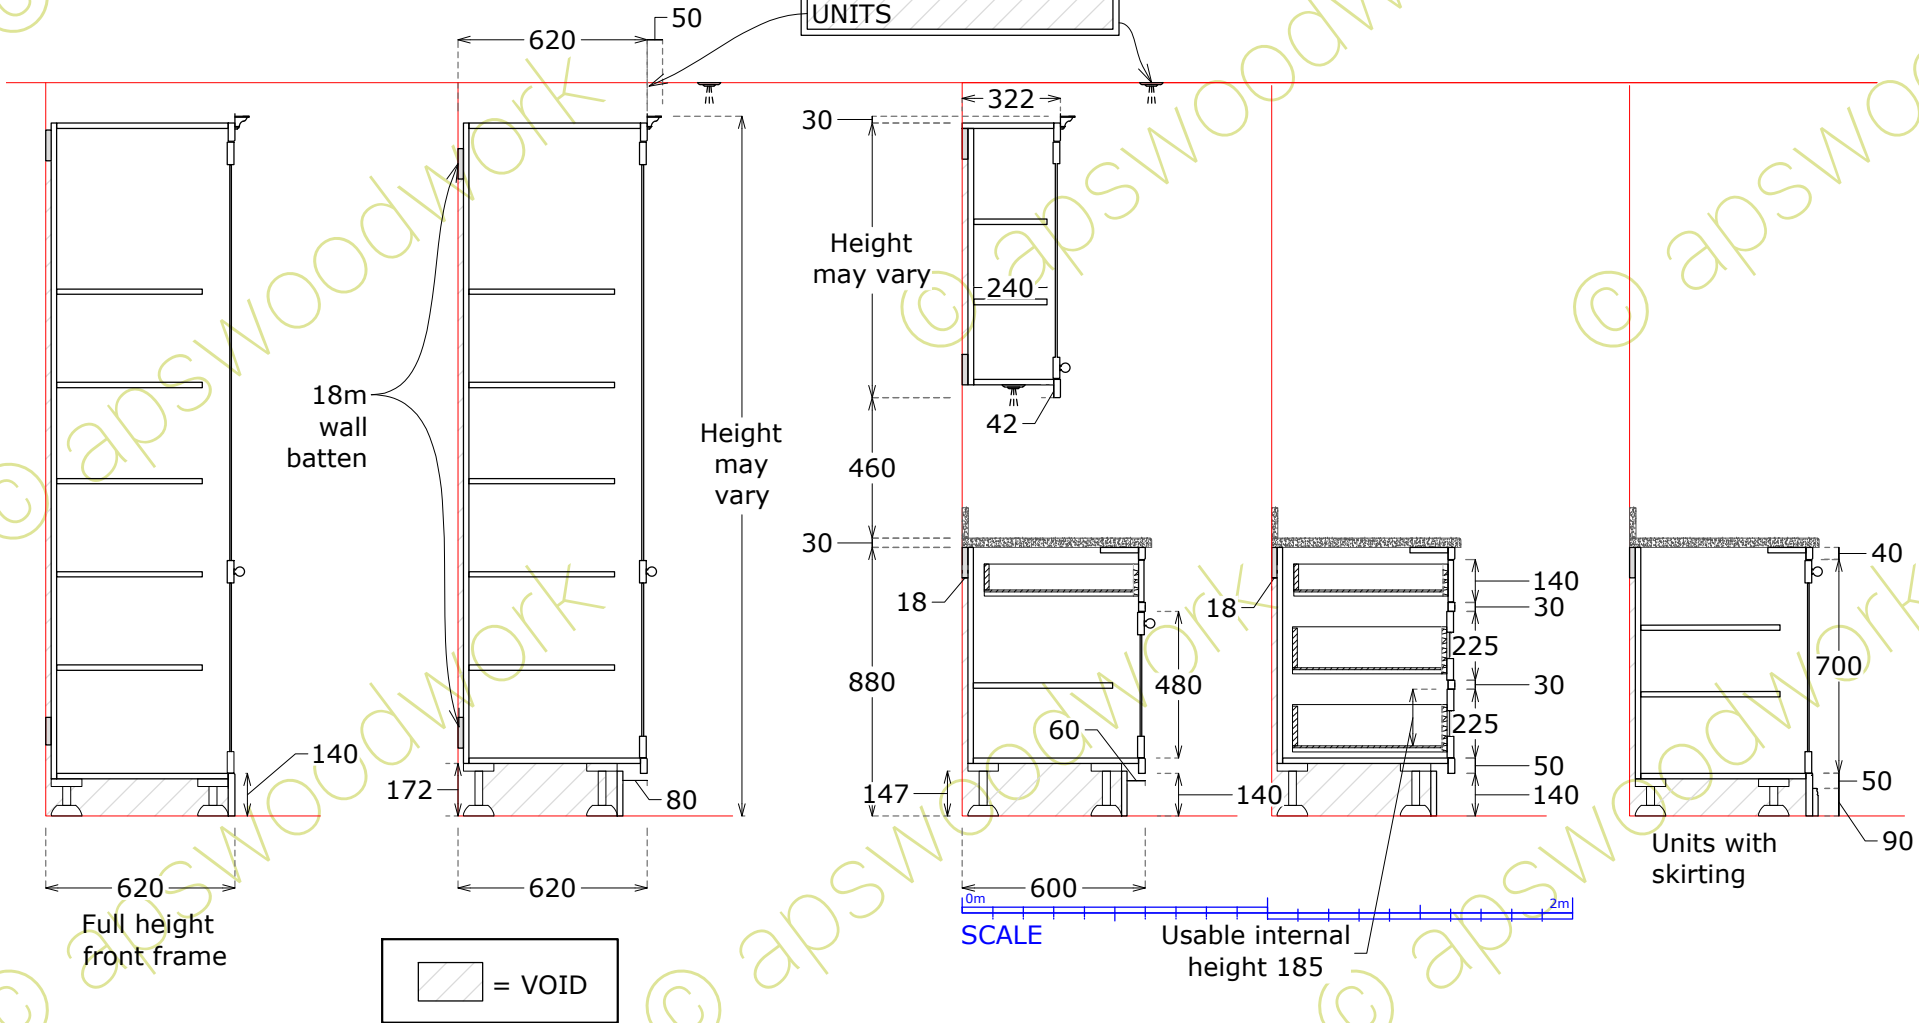

Door and frame styles

NOTE LIGHT POSITION
OVER WALL & TALL
UNITS

APS WOODWORK
Westington Ave., Calne
Wilts. SN11 0AW
(01249) 821953 ~ 07770 233123
www.apswoodwork.uk
andy@apswoodwork.uk
© apswoodwork Ltd

Drawers: Oak with dovetails to fronts on soft close concealed runners	Doors: shaker with flat panels	Carcases: Oak effect MFC	Supplied finish: Primed/lacquered	Scale: NTS	2020	©apswoodwork Ltd
Notes: Any combination can be chosen.						

Unit cross sections